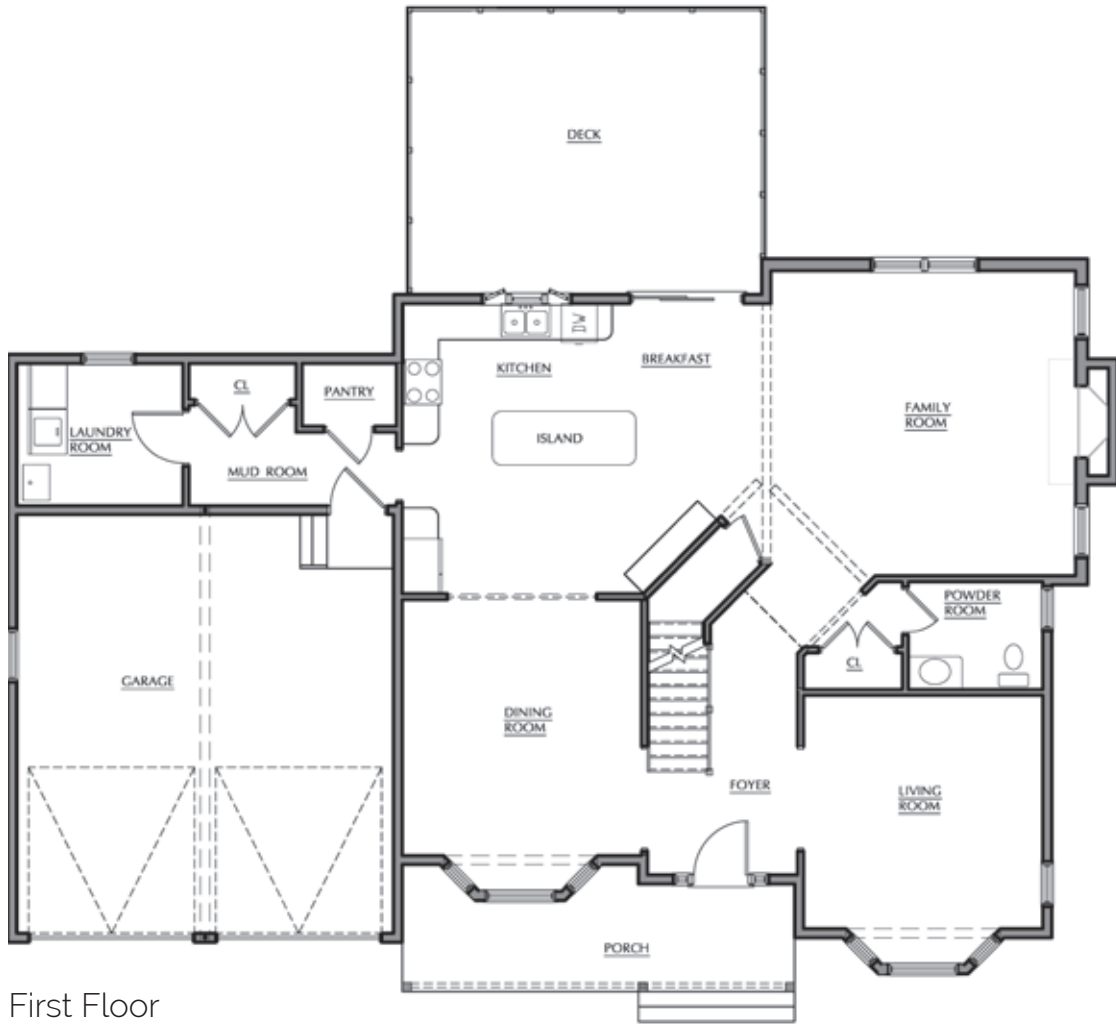

GRAND ESSEX

3,113 Sq. Ft.
4 Bedrooms - 2.5 Baths

First Floor

Second Floor

Details are subject to change without notice.