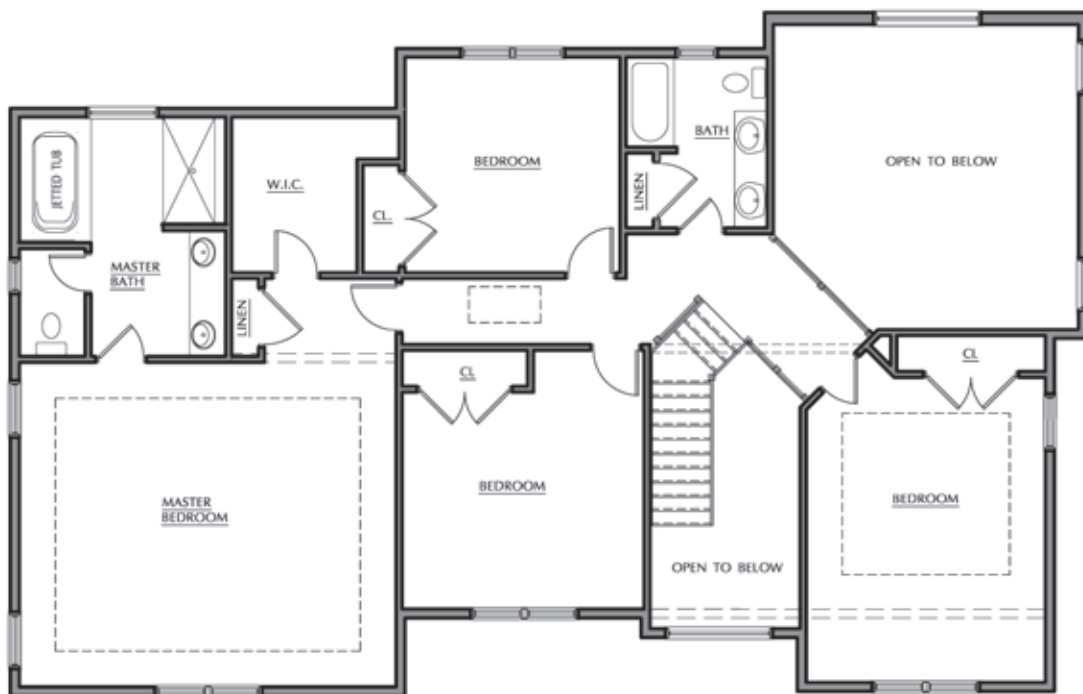

GRAND ESSEX

3,113 Sq. Ft.
4 Bedrooms - 2.5 Baths

First Floor

Second Floor

Details are subject to change without notice.